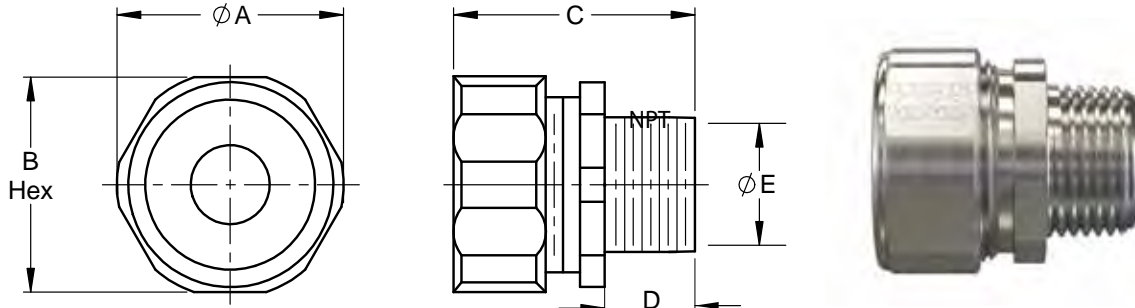

Cord Grip Connectors Kits

Industrial SPEC-grade

Size Range: 1/2" to 1"

Product Series: CGK Series Cord Grip Cable Glands

Materials: Alloy Steel Zinc Plated with Chromate Finish

T316 Stainless Steel and Aluminum (CU Free) Material Options*

CAT # Cord Grip Kits	Trade/Hub Size	Cable Range		A Length	B Hex	C Dia.	D Thread Lgth	Wt. Per/C	Wt. Per/C AL
		Min.	Max.						
GCG50K	1/2"	.125"	.650"	1-1/4"	7/8"	15/16"	7/16"	11	6
CG75K	3/4"	.125"	.880"	1-3/8"	1-3/16"	1-3/8"	9/16"	20	12
CG100K	1"	.375"	.750"	1-3/4"	1-7/16"	1-1/2"	11/16"	30	18
CG100KLG	1"	.750"	1.125"	1-13/16"	1-1/2"	1-5/8"	11/16"	34	20

*Add AL to Cat # for Aluminum Cord Grips
Add SST to Cat# for Stainless Steel

Each Hub Sized Kit Covers These Ranges:

- 1/2" Fits Cable Ranges .125 to .650 OD
- 3/4" Fits Cable Ranges .125 to .880 OD
- 1" Fits Cable Ranges .375 to .750 OD
- 1" Lg Fits Cable Ranges .750 to 1.125 OD

Each Kit Contains:
1 Fully Assembled Cord Grip
Numerous Grommets to Precisely Fit Your Cable.
Color Coded Chart Included in Each Kit

Kits Available in Steel, Aluminum or Stainless Steel

Compliances:

- Certified Made in the USA
- UL 514B
- NEMA Standard FB1 Rated Liquid Tight NPT Threads
- Federal Standard A-A-50553
- UL Rated Suitable for Hazardous Locations
- NEC: Class I, Division 2
- Class II, Divisions 1 and 2
- Class III, Divisions 1 and 2
- NEC 501-4(b), 505-4(a), 503-3(a)
- CSA Standard: C22.2 No. 18F
- RoHS and REACH Compliant
- CA Prop 65 Compliant
- UNSPC 39121719