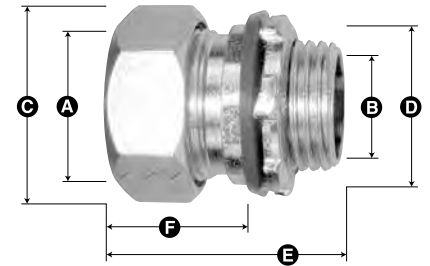

Spectrum Cord Grips 2

Made in the USA Since 1946

The SPECTRUM® System of Industrial Grade Colored Cord Grips

Straights[†] Dimensional Table

Cat. #	Size	A Cable Ranges		B Max Cable Core Dia.	C Cross Corner Gland Nut O.D.	D Hex Body O.D.	E Overall Length*	F Exposed Length*
		Min.	Max.					
CG1	1/2"	.150	.250	.640	1.210	.975	1-5/16"	13/16"
CG2	1/2"	.250	.350	.640	1.210	.975	1-5/16"	13/16"
CG3	1/2"	.350	.450	.640	1.210	.975	1-5/16"	13/16"
CG4	1/2"	.450	.560	.640	1.210	.975	1-5/16"	13/16"
CG5	1/2"	.56	.650	.640	1.210	.975	1-5/16"	13/16"
CG6	3/4"	.150	.250	.687	1.210	1.220	1-5/16"	13/16"
CG7	3/4"	.250	.350	.687	1.210	1.220	1-5/16"	13/16"
CG8	3/4"	.350	.450	.687	1.210	1.220	1-5/16"	13/16"
CG9	3/4"	.450	.560	.687	1.210	1.220	1-5/16"	13/16"
CG10	3/4"	.560	.650	.687	1.210	1.220	1-5/16"	13/16"
CG11	3/4"	.650	.750	.845	1.440	1.220	1-9/16"	1-1/32"
CG12	3/4"	.750	.850	.845	1.440	1.220	1-9/16"	1-1/32"
CG13	1"	.450	.560	.937	1.440	1.500	1-3/4"	1-1/8"
CG14	1"	.560	.650	.937	1.440	1.500	1-3/4"	1-1/8"
CG15	1"	.650	.750	.937	1.440	1.500	1-3/4"	1-1/8"
CG16	1"	.750	.850	.937	1.440	1.500	1-3/4"	1-1/8"
CG17	1"	.850	.950	1.050	1.730	1.500	1-7/8"	1-3/16"
CG18	1"	.950	1.050	1.050	1.730	1.500	1-7/8"	1-3/16"
CG19	1-1/4"	.750	.850	1.187	1.730	1.900	1-15/16"	1-1/4"
CG20	1-1/4"	.850	.950	1.187	1.730	1.900	1-15/16"	1-1/4"
CG21	1-1/4"	.950	1.050	1.375	2.240	1.900	1-15/16"	1-1/4"
CG22	1-1/4"	1.050	1.150	1.375	2.240	1.900	1-15/16"	1-1/4"
CG23	1-1/4"	1.150	1.250	1.375	2.240	1.900	1-15/16"	1-1/4"
CG24	1-1/4"	1.250	1.375	1.375	2.240	1.900	1-15/16"	1-1/4"
CG25	1-1/2"	.950	1.050	1.375	2.240	2.280	2"	1-5/16"
CG26	1-1/2"	1.050	1.150	1.375	2.240	2.280	2"	1-5/16"
CG27	1-1/2"	1.150	1.250	1.375	2.240	2.280	2"	1-5/16"
CG28	1-1/2"	1.250	1.375	1.375	2.240	2.280	2"	1-5/16"
CG29	1-1/2"	1.380	1.500	1.880	2.63	2.280	2 - 5/16"	1-19/32"
CG30	1-1/2"	1.500	1.630	1.880	2.63	2.280	2 - 5/16"	1-19/32"
CG31	1-1/2"	1.630	1.750	1.880	2.63	2.280	2 - 5/16"	1-19/32"
CG32	1-1/2"	1.750	1.880	1.880	2.63	2.280	2 - 5/16"	1-19/32"
CG33	2"	1.250	1.380	2.060	3.21	2.77	2-7/16"	1-11/16"
CG34	2"	1.380	1.500	2.060	3.21	2.77	2-7/16"	1-11/16"
CG35	2"	1.500	1.630	2.060	3.21	2.77	2-7/16"	1-11/16"
CG36	2"	1.630	1.750	2.060	3.21	2.77	2-7/16"	1-11/16"
CG37	2"	1.690	1.810	2.060	3.21	2.77	2-7/16"	1-11/16"
CG38	2"	1.750	1.880	2.060	3.21	2.77	2-7/16"	1-11/16"
CG39	2"	1.810	1.940	2.060	3.21	2.77	2-7/16"	1-11/16"
CG40	2"	1.940	2.060	2.060	3.21	2.77	2-7/16"	1-11/16"