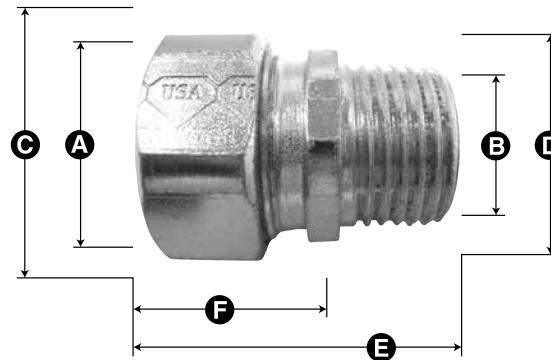

Made in the USA Since 1946

The APSPEC Series of Industrial Grade Colored Cord Grips

APSPEC Straights[†] Dimensional Table

Cat. #	Size	A Cable Ranges		B Max Cable Core Dia.	C Cross Corner Gland Nut O.D.	D Hex Body O.D.	E Overall Length*	F Exposed Length*
		Min.	Max.					
CG1250AAM	1/2"	.125	.187	.437	.950	.975	1-9/32"	25/32"
CG1850AAM	1/2"	.187	.312	.437	.950	.975	1-9/32"	25/32"
CG3150AAM	1/2"	.312	.437	.437	.950	.975	1-9/32"	25/32"
CG1250AM	1/2"	.125	.187	.625	1.160	.975	1-5/16"	5/8"
CG1850AM	1/2"	.187	.312	.625	1.160	.975	1-5/16"	5/8"
CG3150AM	1/2"	.312	.437	.625	1.160	.975	1-5/16"	5/8"
CG3750AM	1/2"	.375	.500	.625	1.160	.975	1-5/16"	5/8"
CG5050AM	1/2"	.500	.625	.625	1.160	.975	1-5/16"	5/8"
CG6250AM	1/2"	.625	.750	.625	1.425	1.220	1-5/16"	7/8"
CG1275AM	3/4"	.125	.250	.625	1.425	1.220	1-5/8"	13/16"
CG2575AM	3/4"	.250	.375	.625	1.425	1.220	1-5/8"	13/16"
CG3775AM	3/4"	.375	.500	.625	1.425	1.220	1-5/8"	13/16"
CG5075AM	3/4"	.500	.625	.625	1.425	1.220	1-5/8"	13/16"
CG6275AM	3/4"	.625	.750	.625	1.425	1.220	1-5/8"	1-1/32"
CG7575AM	3/4"	.750	.875	.625	1.425	1.220	1-5/8"	1-1/32"
CG37100AM	1"	.375	.500	.625	1.425	1.500	1-3/4"	1-1/8"
CG50100AM	1"	.500	.625	.625	1.425	1.500	1-3/4"	1-1/8"
CG62100AM	1"	.625	.750	.625	1.425	1.500	1-3/4"	1-1/8"
CG75100AM	1"	.750	.875	.625	1.425	1.500	1-3/4"	1-1/8"
CG87100AM	1"	.875	1.000	.625	1.700	1.500	1-7/8"	1-3/16"
CG100100AM	1"	1.000	1.125	.625	1.700	1.500	1-7/8"	1-3/16"
CG75125AM	1-1/4"	.750	.875	.625	1.700	1.900	1-7/8"	1-1/4"
CG87125AM	1-1/4"	.875	1.000	.625	1.700	1.900	1-7/8"	1-1/4"
CG100125AM	1-1/4"	1.000	1.125	.625	1.700	1.900	1-7/8"	1-1/4"
CG112125AM	1-1/4"	1.125	1.250	.625	2.030	1.900	1-7/8"	1-1/4"
CG125125AM	1-1/4"	1.250	1.375	.625	2.030	1.900	1-15/16"	1-1/4"
CG137125AM	1-1/4"	1.375	1.500	.625	2.030	1.900	1-15/16"	1-1/4"
CG115150AM	1-1/2"	1.156	1.312	.625	2.370	2.280	2-1/4"	1-5/16"
CG128150AM	1-1/2"	1.281	1.531	.625	2.370	2.280	2-1/4"	1-5/16"
CG153200AM	2"	1.531	1.780	.625	2.875	2.280	2-1/2"	1-5/16"

* Normal: may vary slightly depending on cable's diameter

AP Cord Grips 2